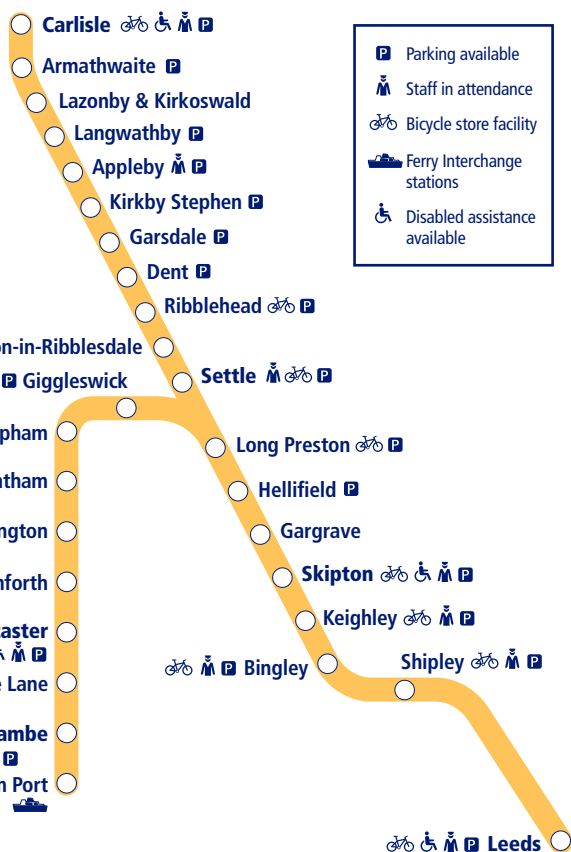

Train times

7

21 May 2023 –
9 December 2023

Leeds to Carlisle Leeds to Morecambe/ Heysham Port

This timetable is a summary of our train services between **Leeds** and **Carlisle** and between **Leeds** and **Morecambe/Heysham Port**. Other trains also run between **Leeds** and **Skipton**.

How to read this timetable

Look down the left hand column for your departure station. Read across until you find a suitable departure time. Read down the column to find the arrival time at your destination. Through services are shown in bold type (this means you won't have to change trains). Connecting services are shown in light type. If you travel on a connecting service, change at the next station shown in bold or if you arrive on a connecting service, change at the last station shown in bold, unless a footnote advises otherwise.