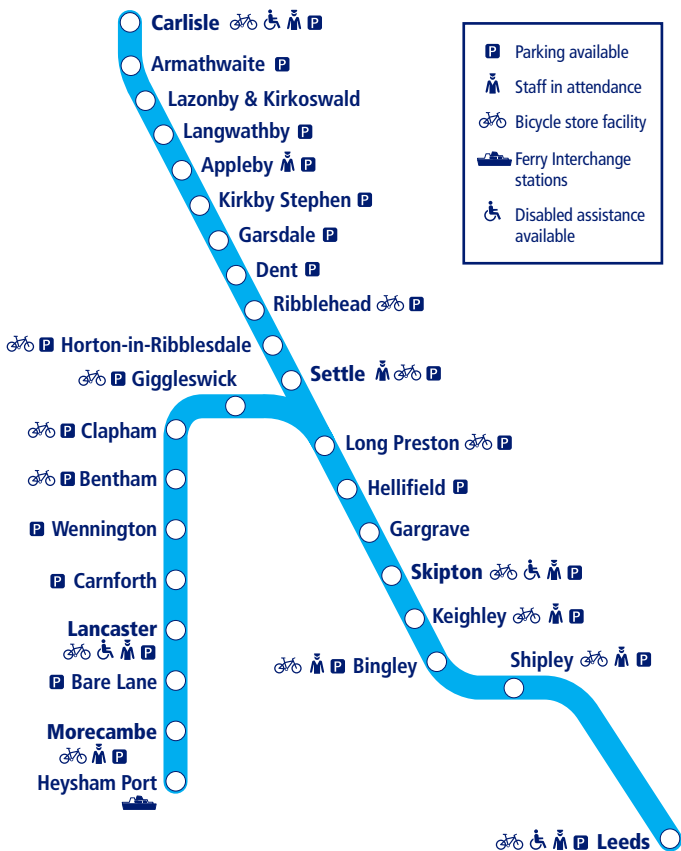

Train times

7

11 December 2022 –
20 May 2023

Leeds to Carlisle Leeds to Morecambe/ Heysham Port

NORTHERN

Go do your thing

This timetable is a summary of our train services between **Leeds** and **Carlisle** and between **Leeds** and **Morecambe/Heysham Port**. Other trains also run between **Leeds** and **Skipton**.

How to read this timetable

Look down the left hand column for your departure station. Read across until you find a suitable departure time. Read down the column to find the arrival time at your destination. Through services are shown in bold type (this means you won't have to change trains). Connecting services are shown in light type. If you travel on a connecting service, change at the next station shown in bold or if you arrive on a connecting service, change at the last station shown in bold, unless a footnote advises otherwise.