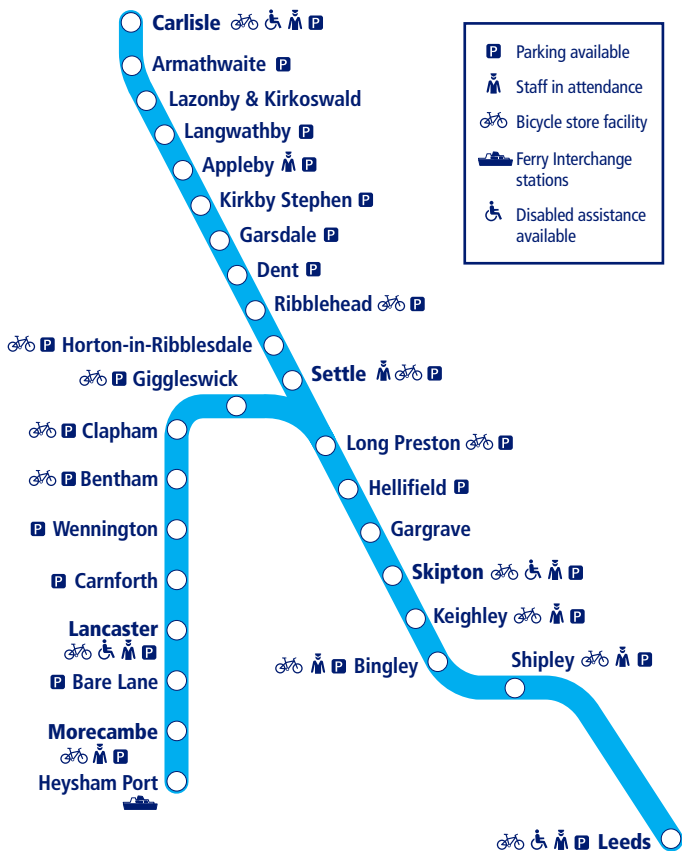

Train times

15 December 2024 –
17 May 2025

7

Leeds to Carlisle Leeds to Morecambe/ Heysham Port

NORTHERN

Go do your thing

This timetable is a summary of our train services between **Leeds** and **Carlisle** and between **Leeds** and **Morecambe/Heysham Port**. Other trains also run between **Leeds** and **Skipton**.

How to read this timetable

Look down the left hand column for your departure station. Read across until you find a suitable departure time. Read down the column to find the arrival time at your destination. Through services are shown in bold type (this means you won't have to change trains). Connecting services are shown in light type. If you travel on a connecting service, change at the next station shown in bold or if you arrive on a connecting service, change at the last station shown in bold, unless a footnote advises otherwise.