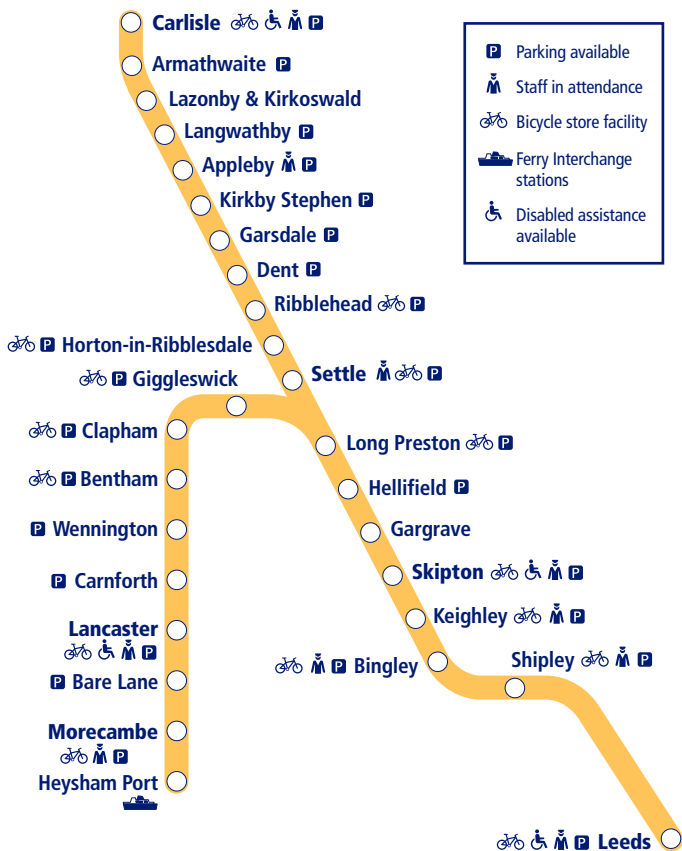

## Leeds to Carlisle Leeds to Morecambe/ Heysham Port

NORTHERN

Go do your thing

This timetable is a summary of our train services between **Leeds** and **Carlisle** and between **Leeds** and **Morecambe/Heysham Port**. Other trains also run between **Leeds** and **Skipton**.

## How to read this timetable

Look down the left hand column for your departure station. Read across until you find a suitable departure time. Read down the column to find the arrival time at your destination. Through services are shown in bold type (this means you won't have to change trains). Connecting services are shown in light type. If you travel on a connecting service, change at the next station shown in bold or if you arrive on a connecting service, change at the last station shown in bold, unless a footnote advises otherwise.