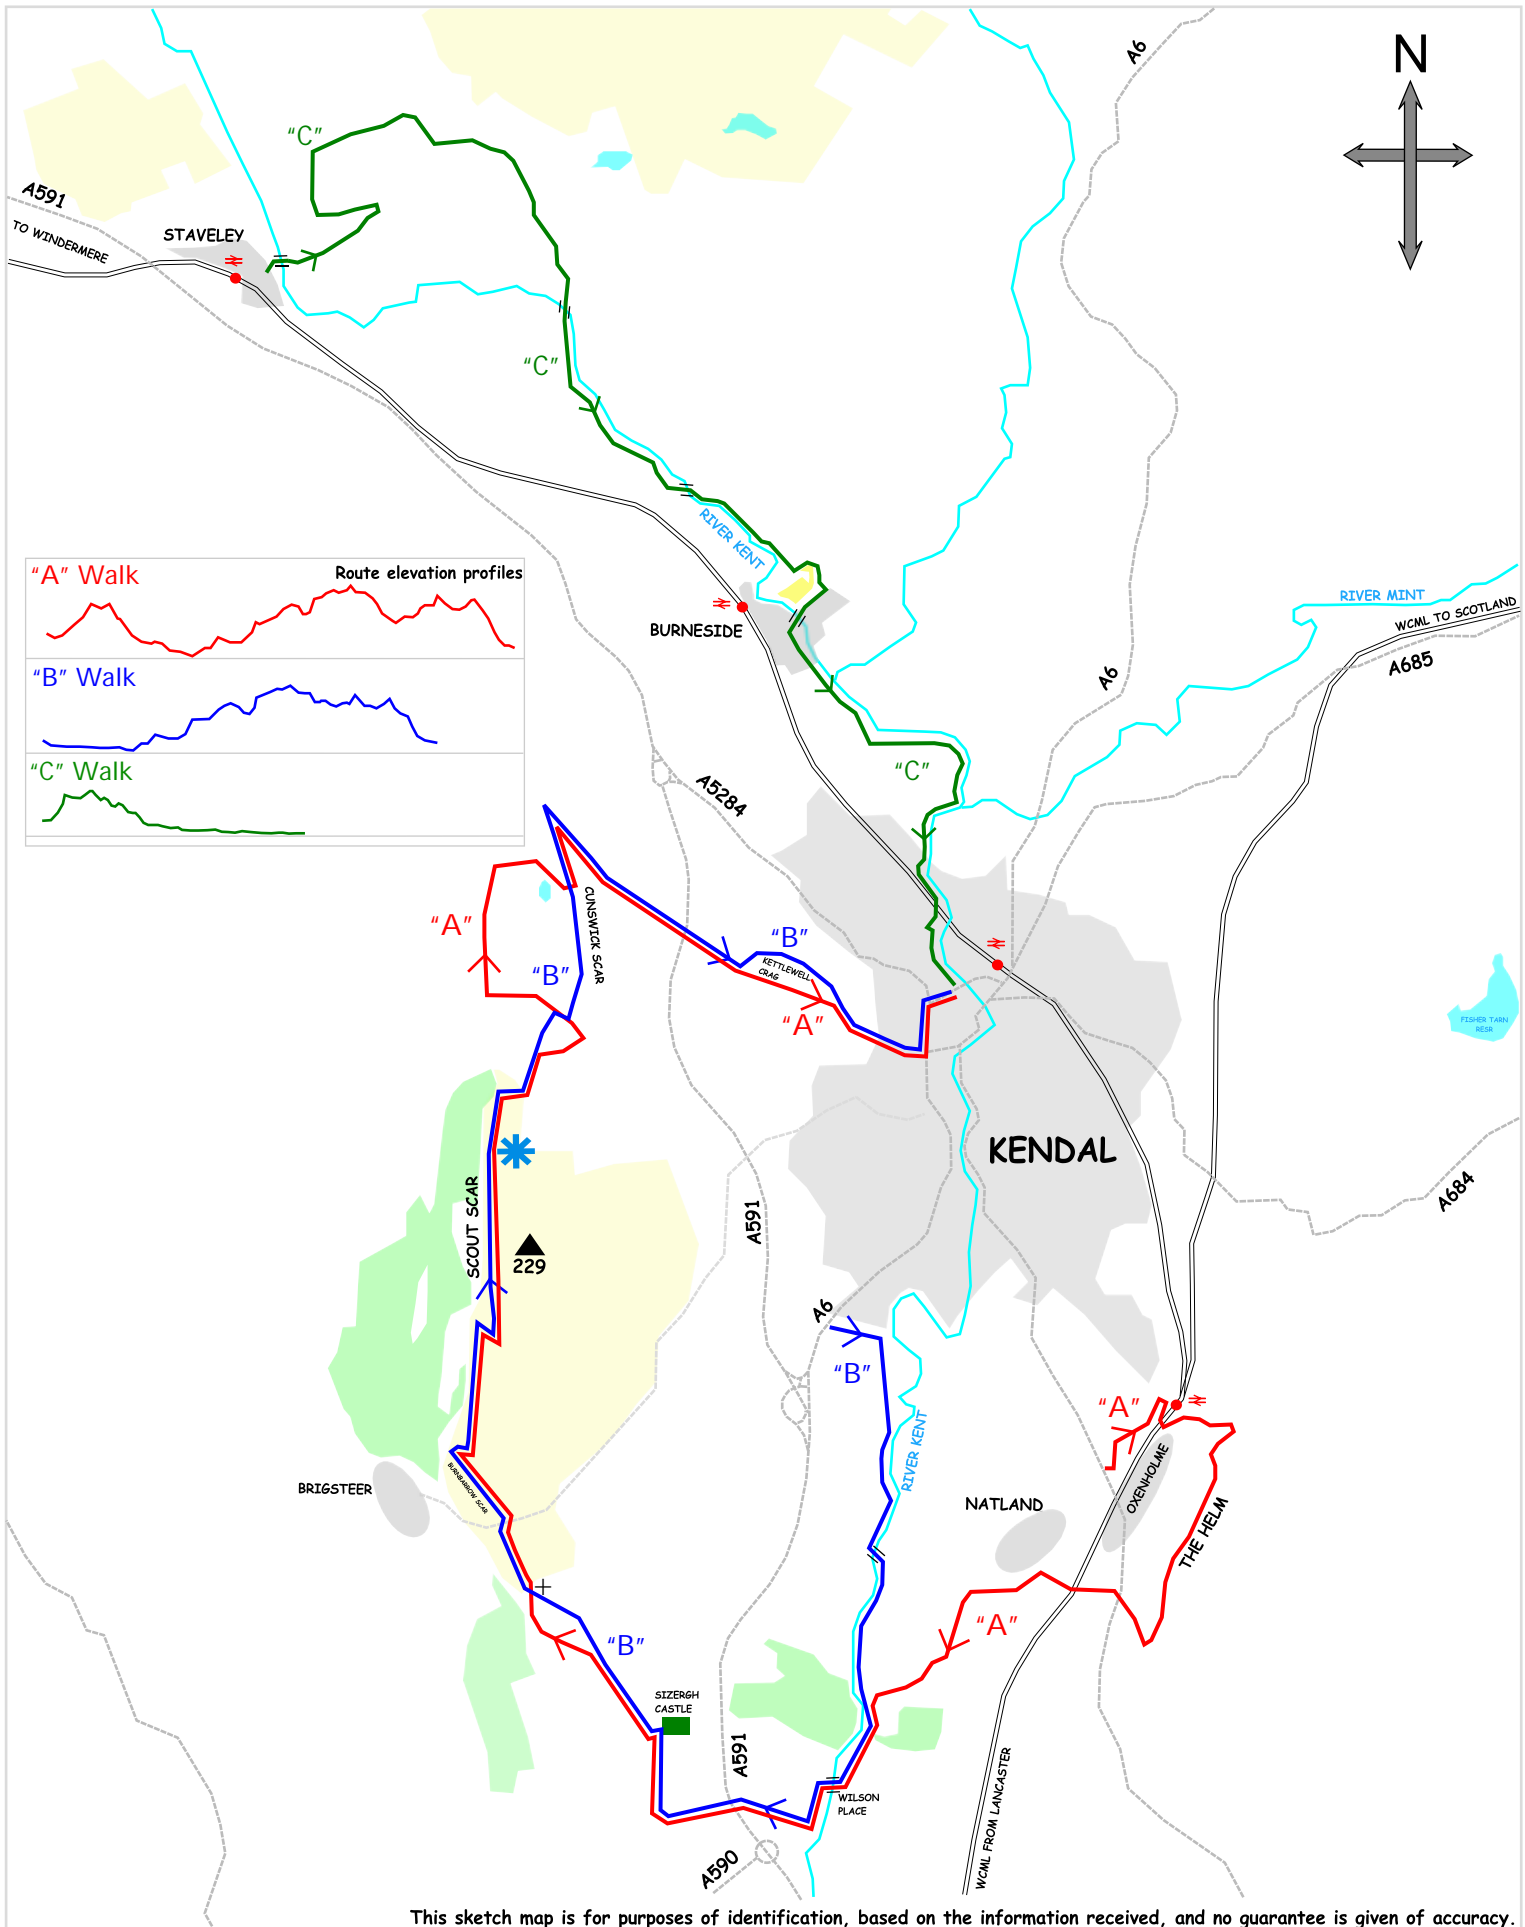

Kendal Coach Walk Sketch Map

15th June 2014

This sketch map is for purposes of identification, based on the information received, and no guarantee is given of accuracy.

NEXT COACH WALK

20 July 2014, Hayfield, Derbyshire

[08.15 New Pudsey; 08.30 Leeds; Wooley Edge]