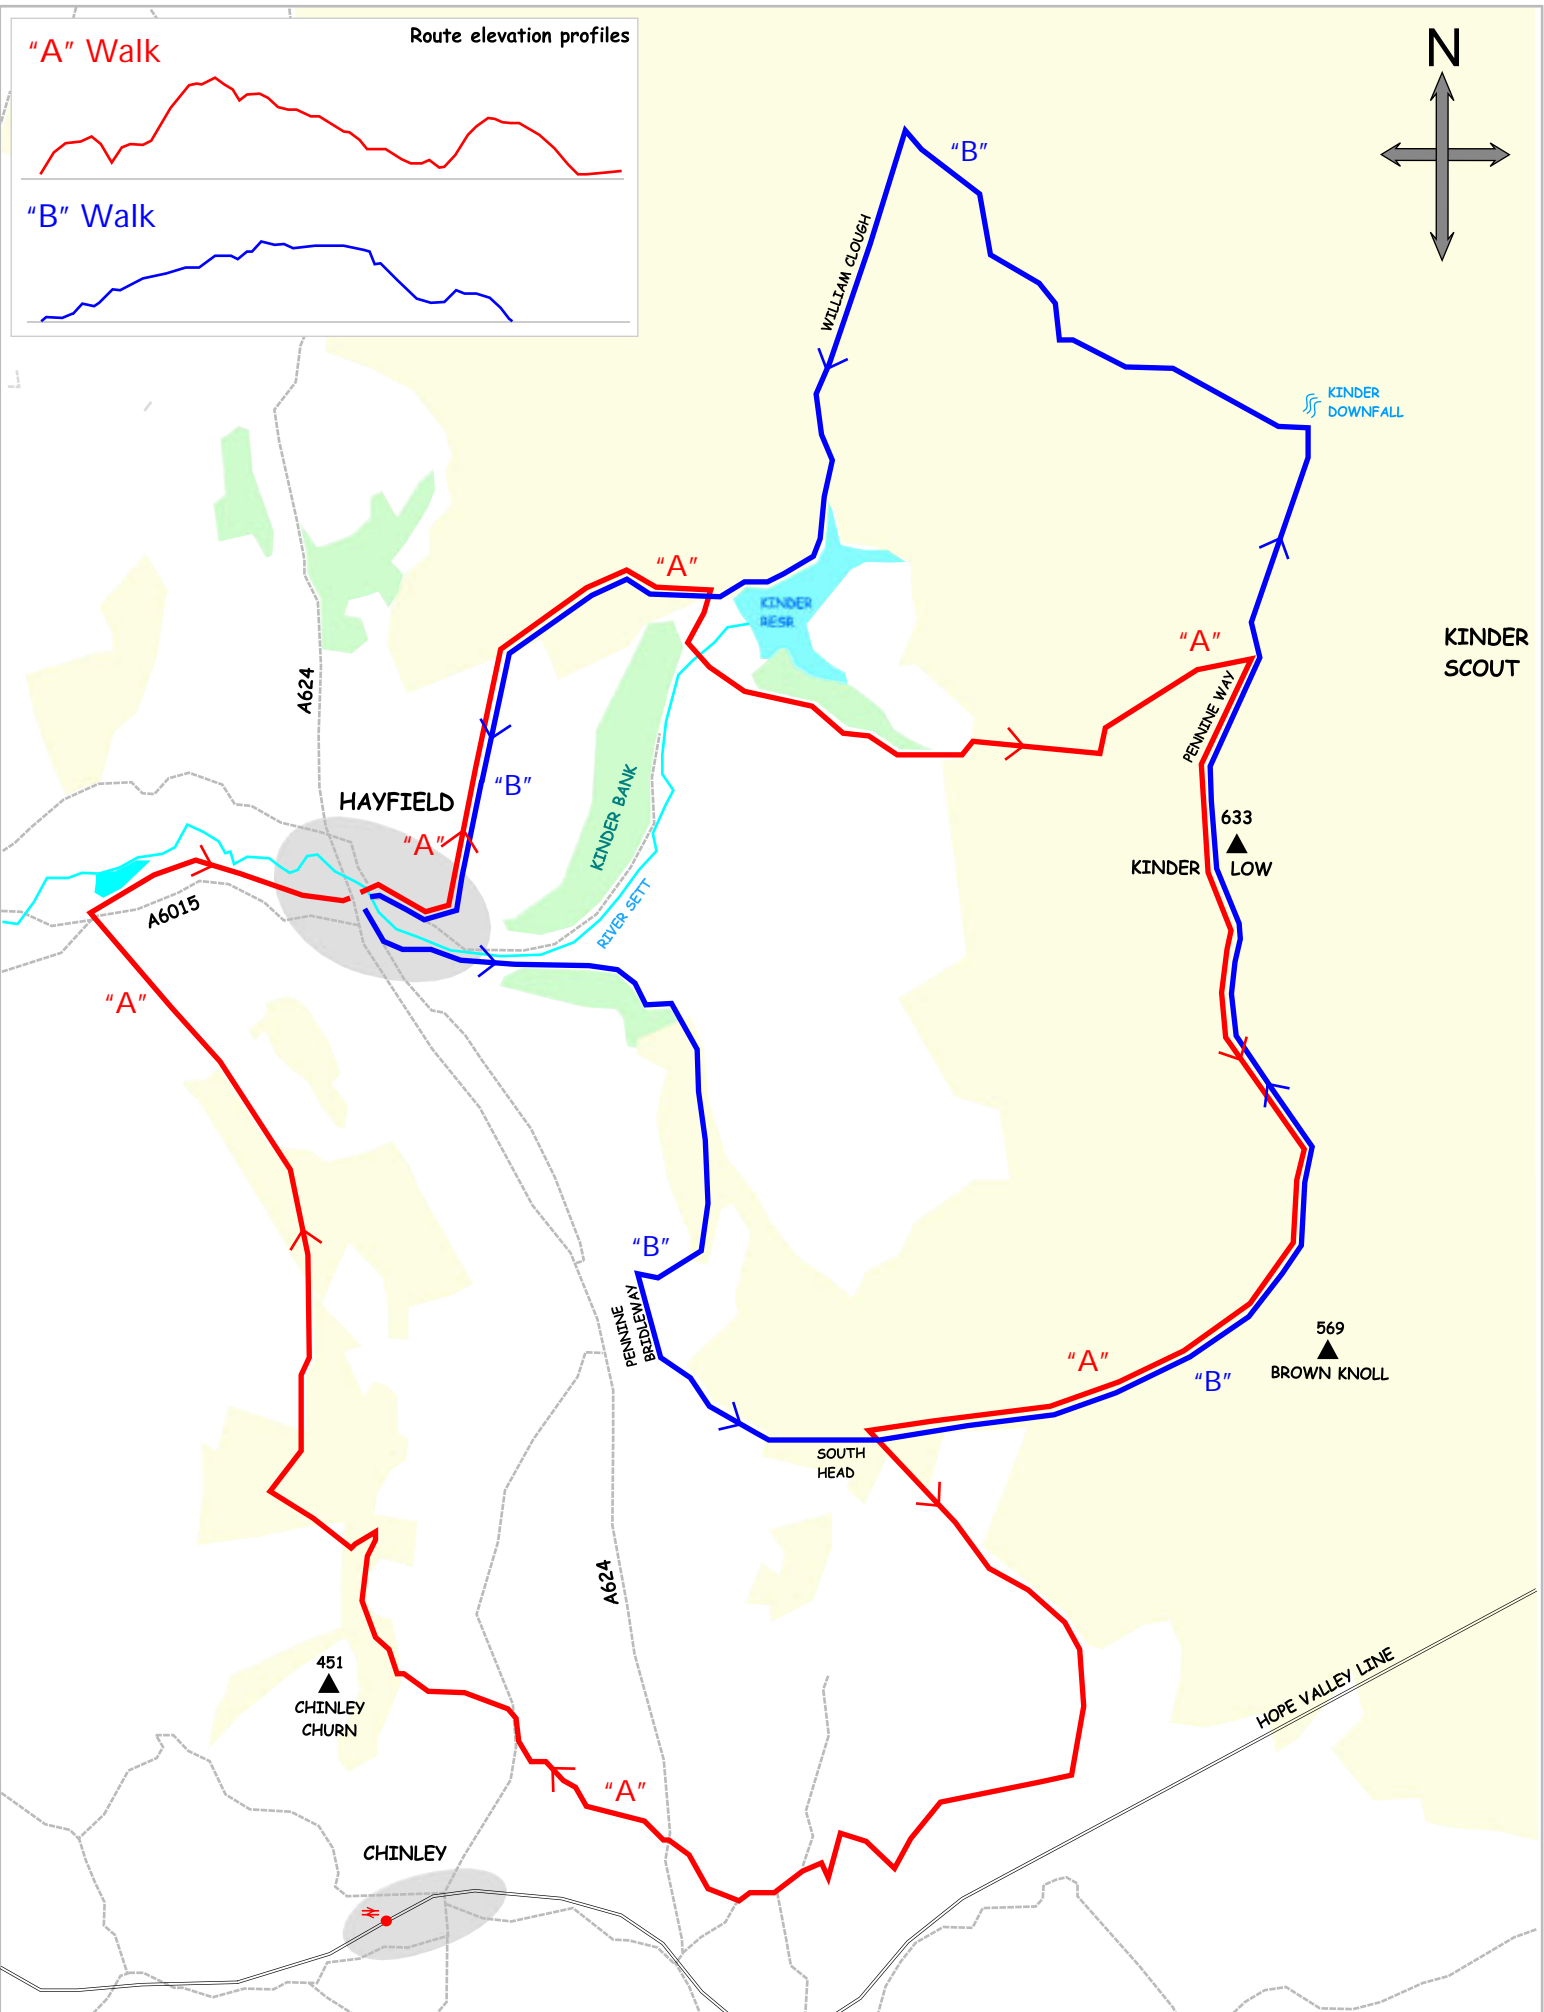

# Hayfield Coach Walk Sketch Map

**NEXT COACH WALK**  
 17 August 2014, Whitby, North Yorkshire  
 [08.15 New Pudsey; 08.30 Leeds;  
 08.40 Scholes Lane End; 08.50 Wetherby]

This sketch map is for purposes of identification, based on the information received, and no guarantee is given of accuracy.