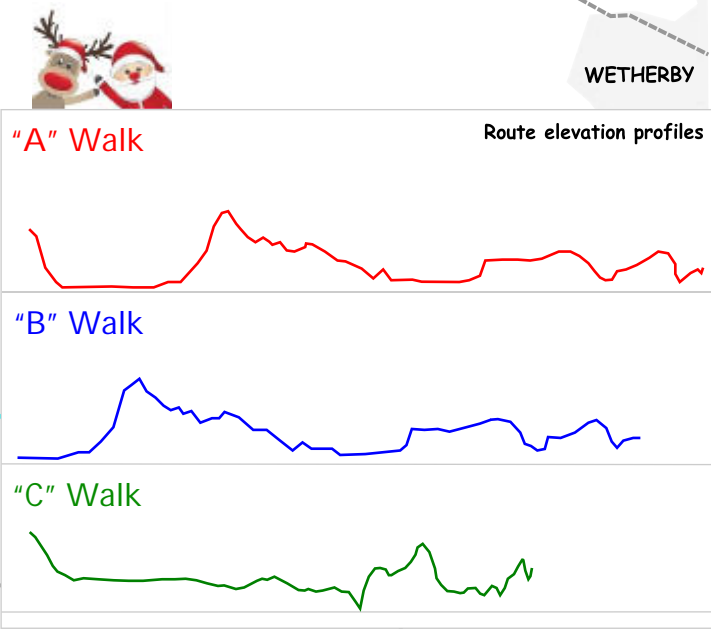

Knarborough Coach Walk Sketch Map

This sketch map is for purposes of identification, based on the information received from leaders, and no guarantee is given of accuracy.