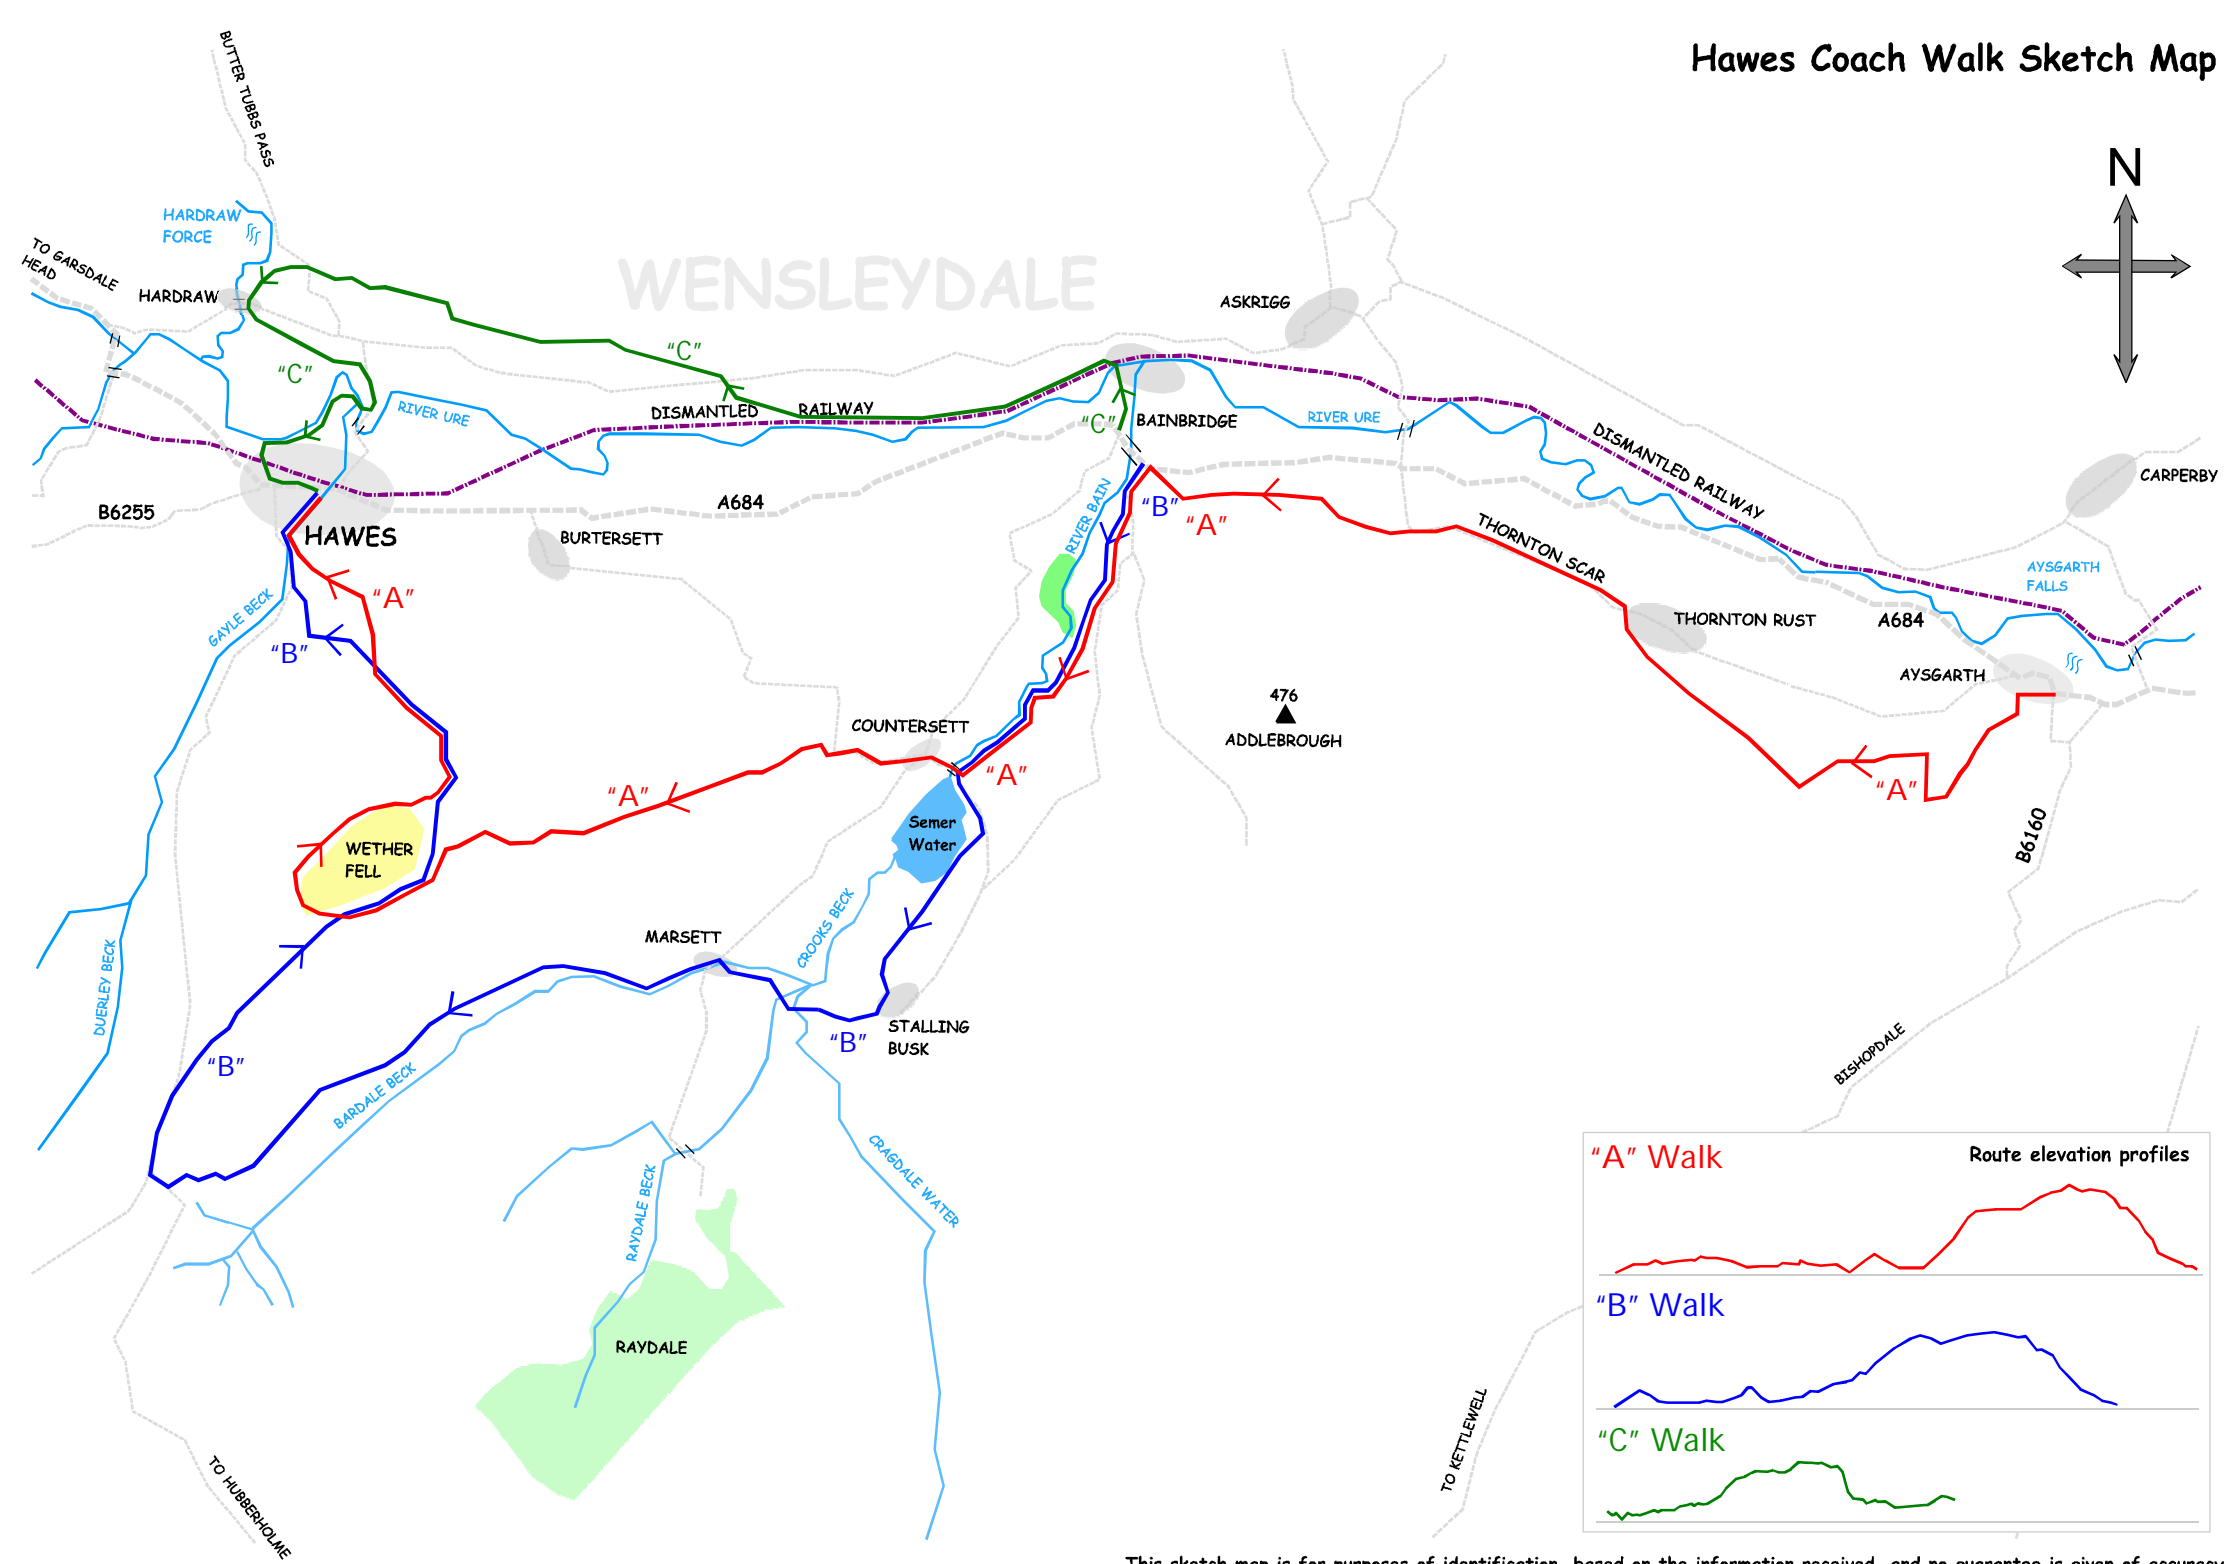

Hawes Coach Walk Sketch Map

This sketch map is for purposes of identification, based on the information received, and no guarantee is given of accuracy.