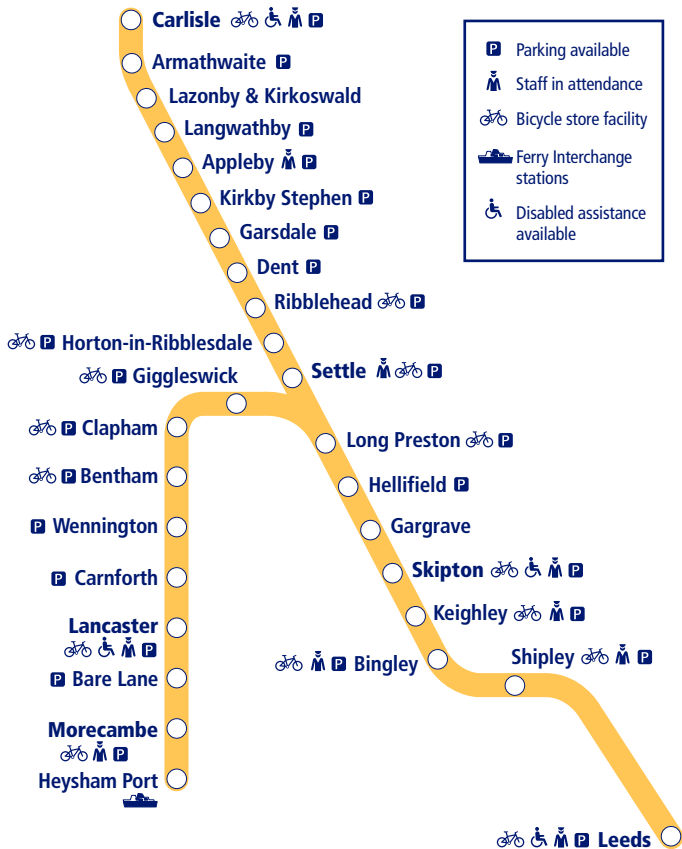

NORTHERN

7

Train times

May 16 2021 –
December 11 2021

Leeds to Carlisle Leeds to Morecambe/ Heysham Port