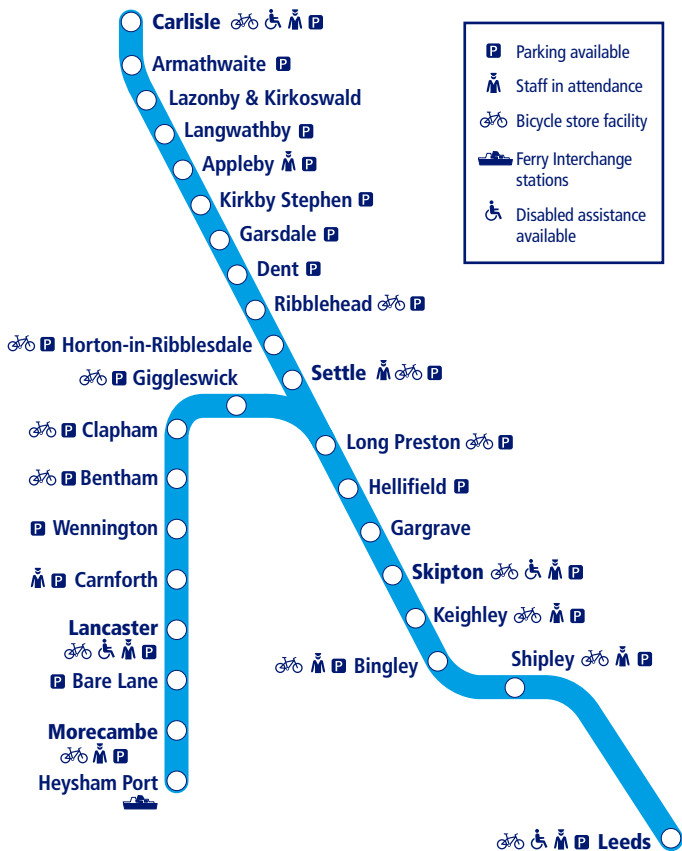

7

Train times

17 February 2020 –
16 May 2020

Leeds to Carlisle Leeds to Morecambe/ Heysham Port

This timetable is a summary of our train services between **Leeds** and **Carlisle** and between **Leeds** and **Morecambe/Heysham Port**. Other trains also run between **Leeds** and **Skipton**.

How to read this timetable

Look down the left hand column for your departure station. Read across until you find a suitable departure time. Read down the column to find the arrival time at your destination. Through services are shown in bold type (this means you won't have to change trains). Connecting services are shown in light type. If you travel on a connecting service, change at the next station shown in bold or if you arrive on a connecting service, change at the last station shown in bold, unless a footnote advises otherwise.