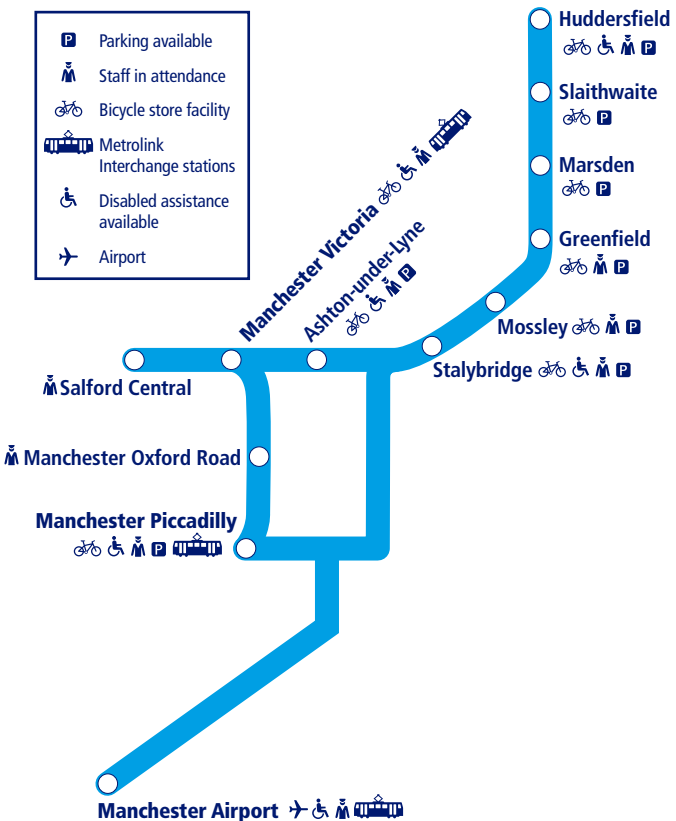

This timetable shows the complete train service between **Huddersfield and Manchester**. Other operators run direct services between these stations.

How to read this timetable

Look down the left hand column for your departure station. Read across until you find a suitable departure time. Read down the column to find the arrival time at your destination. Through services are shown in bold type (this means you won't have to change trains). Connecting services are shown in light type. If you travel on a connecting service, change at the next station shown in bold or if you arrive on a connecting service, change at the last station shown in bold, unless a footnote advises otherwise.