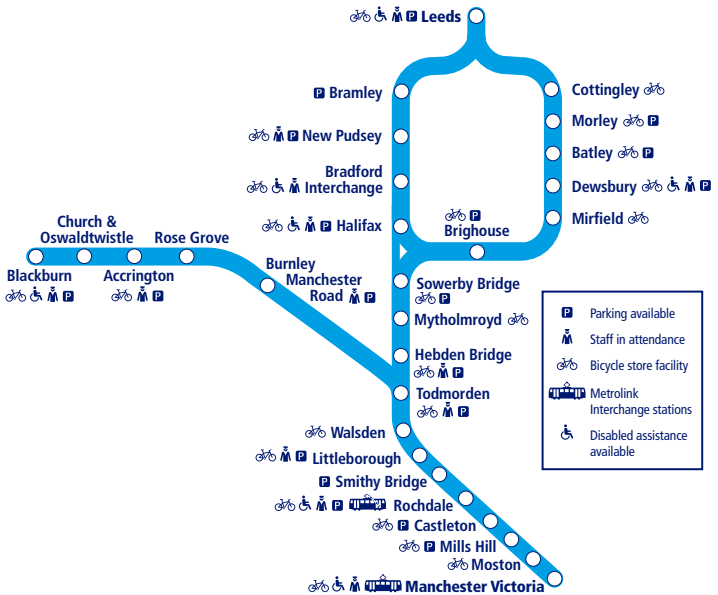

36

Train times

15 December 2019 – 16 May 2020

Leeds to Manchester Victoria via Bradford Interchange/Brighouse and Manchester to Blackburn

-  Parking available
-  Staff in attendance
-  Bicycle store facility
-  Metrolink Interchange stations
-  Disabled assistance available

This timetable shows a summary of our train services between **Leeds and Manchester Victoria**, and all of our services between **Todmorden**, and **Manchester and Blackburn**.

TransPennine Express also run other non-stop services between **Manchester Victoria – Leeds**. Trains between **York/Leeds and Blackpool** are shown in Timetable 9.

How to read this timetable

Look down the left hand column for your departure station. Read across until you find a suitable departure time. Read down the column to find the arrival time at your destination. Through services are shown in bold type (this means you won't have to change trains). Connecting services are shown in light type. If you travel on a connecting service, change at the next station shown in bold or if you arrive on a connecting service, change at the last station shown in bold, unless a footnote advises otherwise.