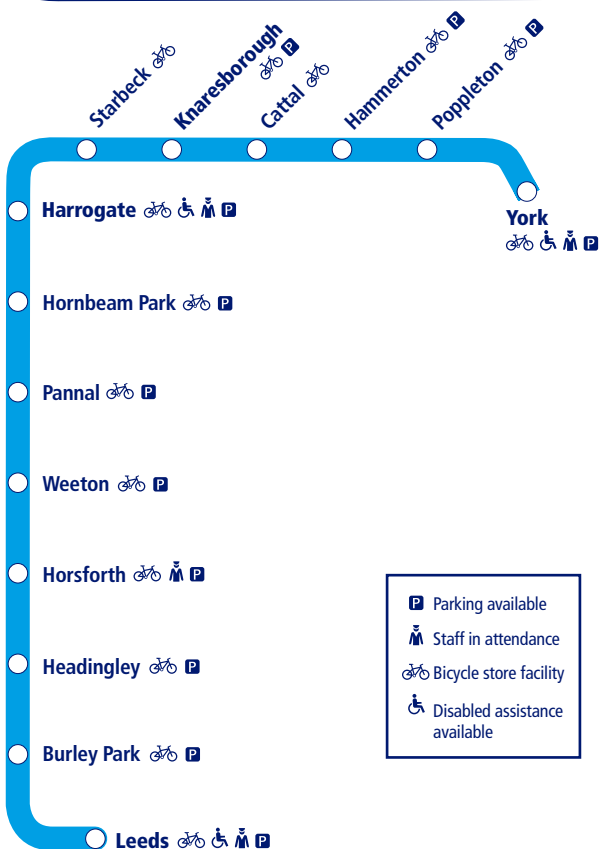

29

Train times

17 February 2020 –
16 May 2020

York to Harrogate and Leeds (Harrogate Line)

This timetable shows the complete train service between **Leeds and Knaresborough** and between **Leeds and York via Harrogate**. Other trains also run between **Leeds and York** via other routes.

How to read this timetable

Look down the left hand column for your departure station. Read across until you find a suitable departure time. Read down the column to find the arrival time at your destination. Through services are shown in bold type (this means you won't have to change trains). Connecting services are shown in light type. If you travel on a connecting service, change at the next station shown in bold or if you arrive on a connecting service, change at the last station shown in bold, unless a footnote advises otherwise.

Minimum connection times

All stations have a minimum connection time of 5 minutes unless stated. Leeds 10 minutes and York 8 minutes.

Community Rail Partnerships and community groups

We support a number of active community rail partnerships (CRPs) across our network. CRPs bring together local communities and the rail industry to deliver benefits to both, and encourage use of the lines they represent.

TrainTracker™

For up to date travel information and live departures direct to your mobile, text your station **name** or **location code** to **8 49 50**.

Customers with disabilities or restricted mobility are encouraged to contact our **Customer Experience Centre** who will book assistance for you.